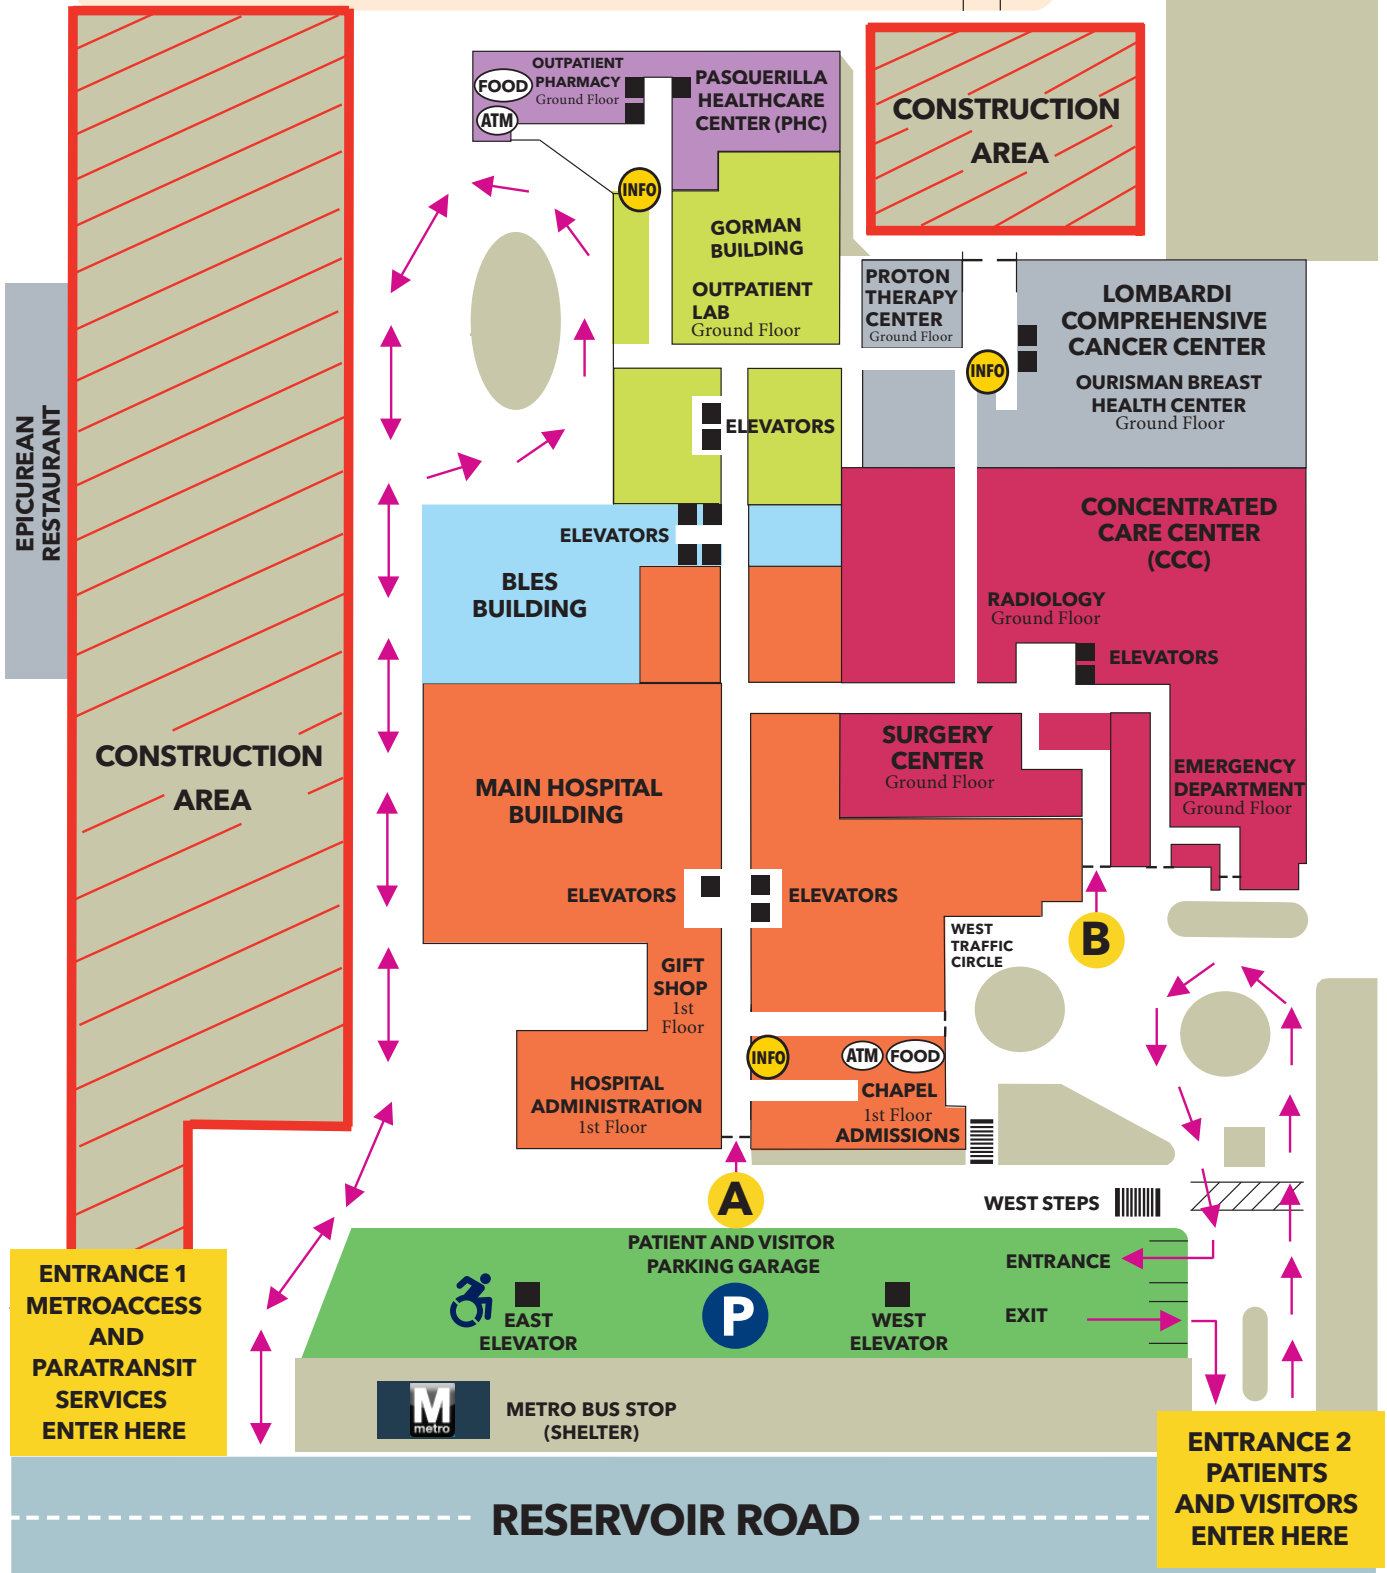

GEORGETOWN UNIVERSITY HOTEL
LEAVEY CONFERENCE CENTER

FOOD ENTRANCE

EPICUREAN RESTAURANT

CONSTRUCTION AREA

CONSTRUCTION AREA

ENTRANCE 1
METROACCESS
AND
PARATRANSIT
SERVICES
ENTER HERE

ENTRANCE 2
PATIENTS
AND VISITORS
ENTER HERE

A 1ST FLOOR MAIN ENTRANCE

B SURGERY CENTER ENTRANCE

RESERVOIR ROAD